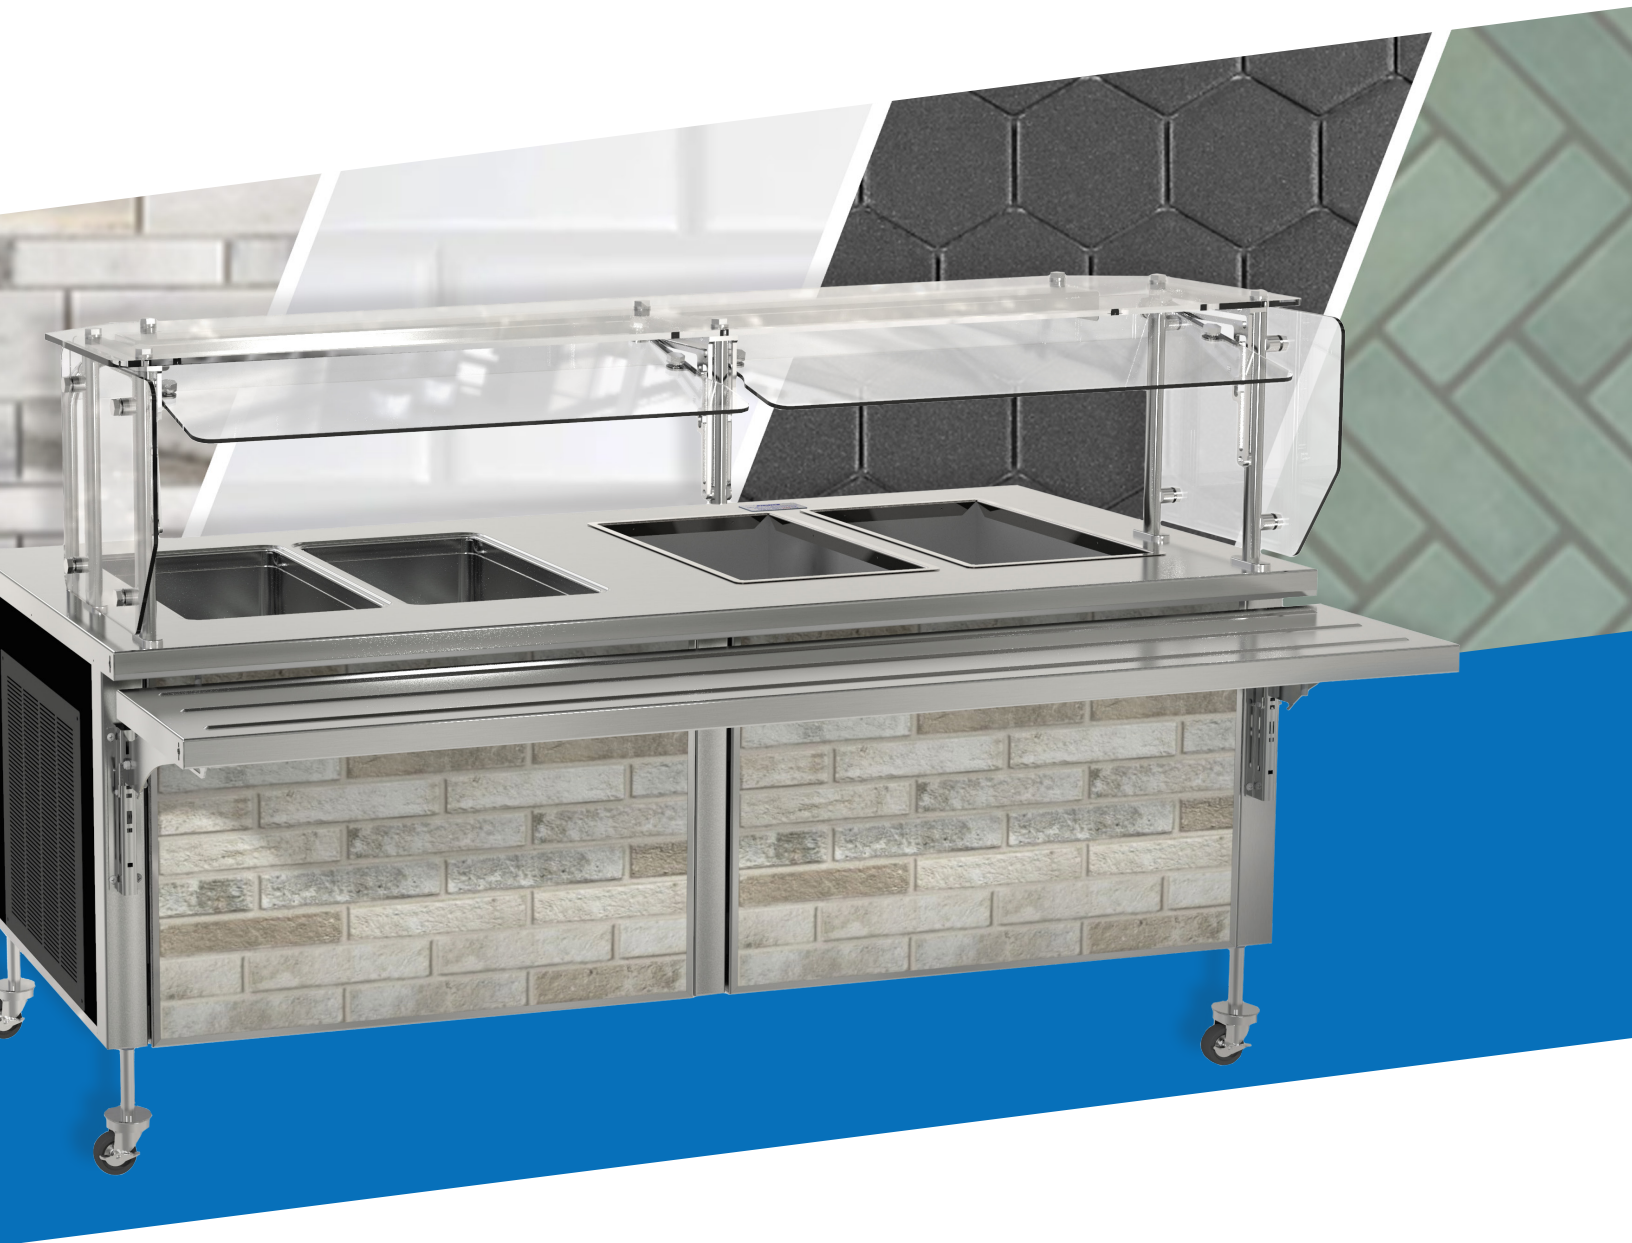

# Built to Perform - Built to Elevate

Customize your next EcoMark, Shelley steel serving lines and utility walls to match or elevate your serving lines. Pick and choose from Delfield's in-stock options for a fast, high quality turn around or choose custom materials to match your service area surroundings.

- ① Works with tray slides mounted to the units body
- ② Easy-to-install flush mount panels
- ③ Use in stock tiles or custom order your own
- ④ Further customize with multiple grout colors
- ⑤ No louvers on tiled surfaces