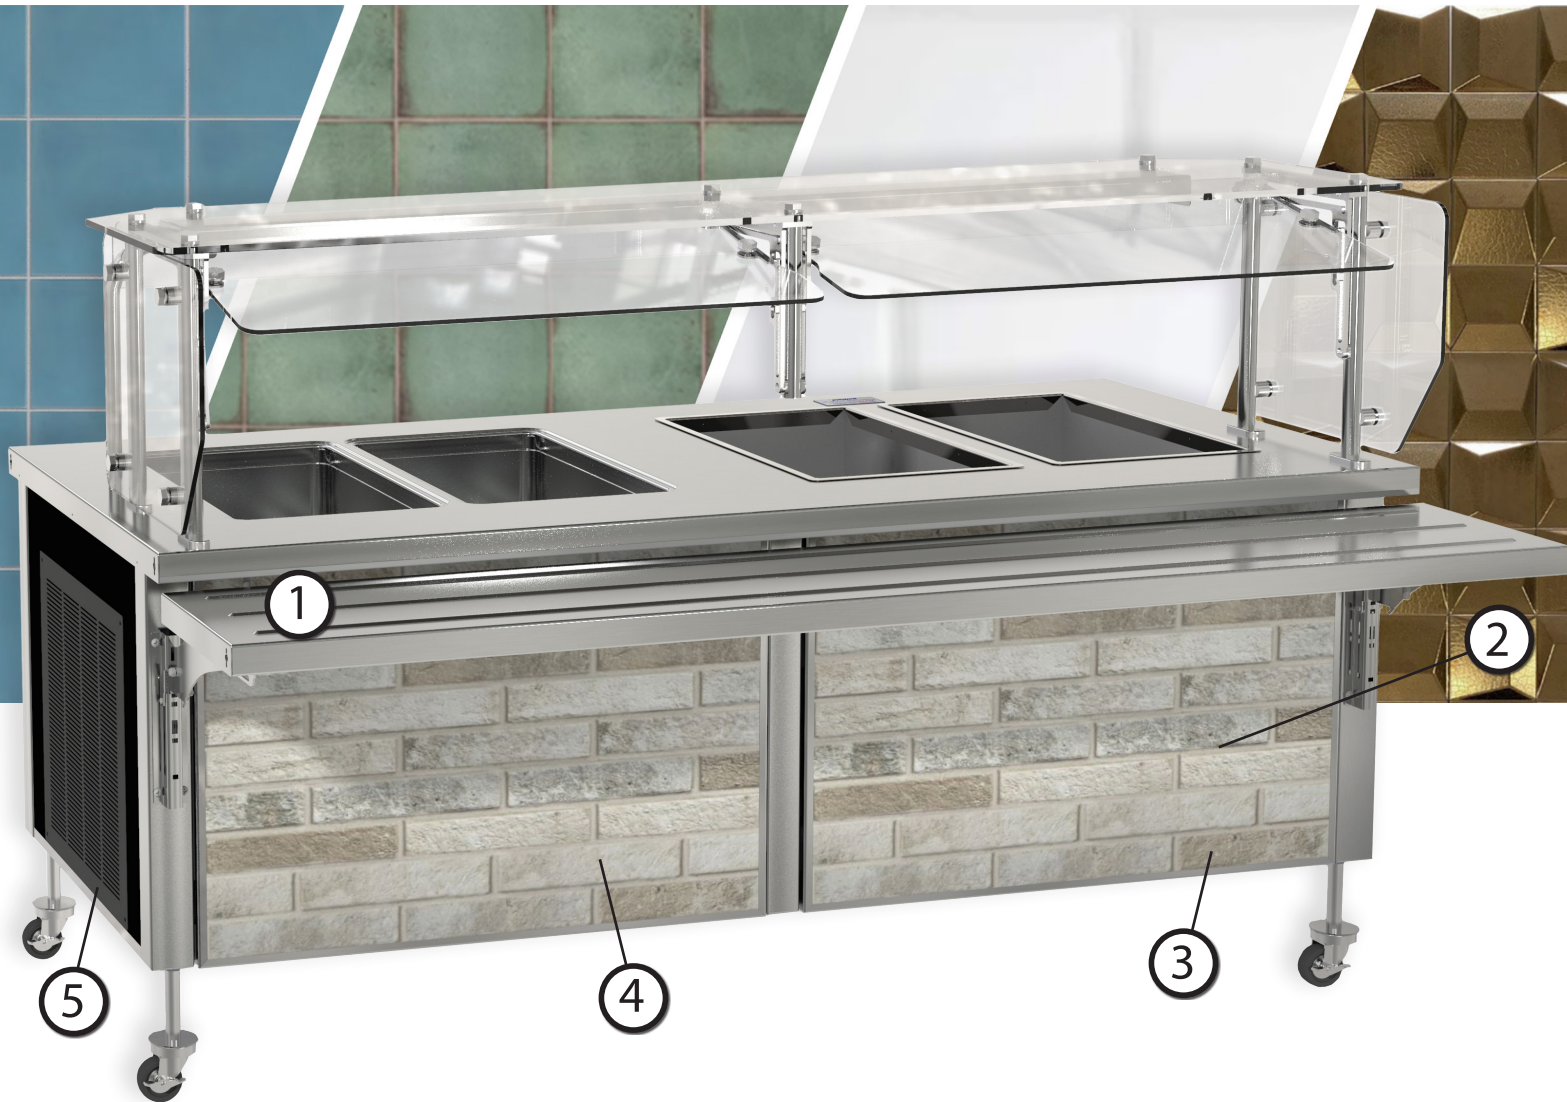

# Built to Perform - Built to Elevate

Customize your next EcoMark, Shelley steel serving lines and utility walls to match or elevate your serving lines. Pick and choose from Delfield's in-stock options for a fast, high quality turn around or choose custom materials to match your service area surroundings.

- ① Works with tray slides mounted to the units body
- ② Easy-to-install flush mount panels
- ③ Use in stock tiles or custom order your own
- ④ Further customize with multiple grout colors
- ⑤ No louvers on tiled surfaces